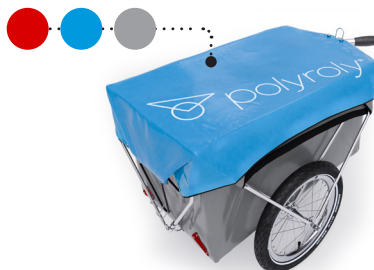

10.6
kg

120
Liter

133

Cargofy your Bike!